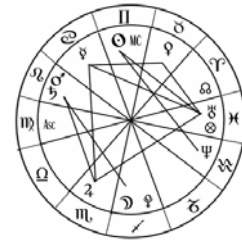

### Astrology: reading tasks

- 1 Which statement is true for you?
- a* I always read my horoscope and believe what is said.  
*b* I read my horoscope but just for fun.  
*c* I never read my horoscope – it's all nonsense!
- 2 Read your text and fill in the table below:

A Chinese astrology	B Western astrology
The zodiac is a cycle of 12 _____.	The zodiac is a cycle of 12 _____.
There are _____ animals.	There are _____ star signs.
Each animal is about _____ long.	Each sign is about _____ long.
There are _____ elements.	There are _____ elements.
The zodiac starts _____ or _____, it depends on _____.	The zodiac starts _____ or _____, it depends on _____.
Your personality depends on _____.	Your personality depends on _____.
Dogs are: • _____ • _____	Cancerians are: • _____ • _____
but they can also be: • _____ • _____	but they can also be: • _____ • _____
They get on well with • _____ and • _____	They get on well with • _____ and • _____